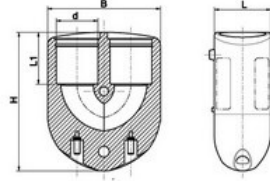

Item # 490904040

**Technical Drawing Dimensions**

Product Code	d [mm]	L [mm]	L1 [mm]	H [mm]	B [mm]	Unit Per Carton	Weight [g]
490904040	40	53	48	123	106	80	323

**Product Specifications**

**Product Features**

Weight [g]	323	Nominal Diameter Mains [mm]	40
Material	PE100	Pressure Rating Water	PN 16
Suitable Pipes	SDR 7 to SDR 11	Gas Pressure Rating	PE100 SDR11
Unit Per Carton	80	Product Code	490904040

**Product Specifications**