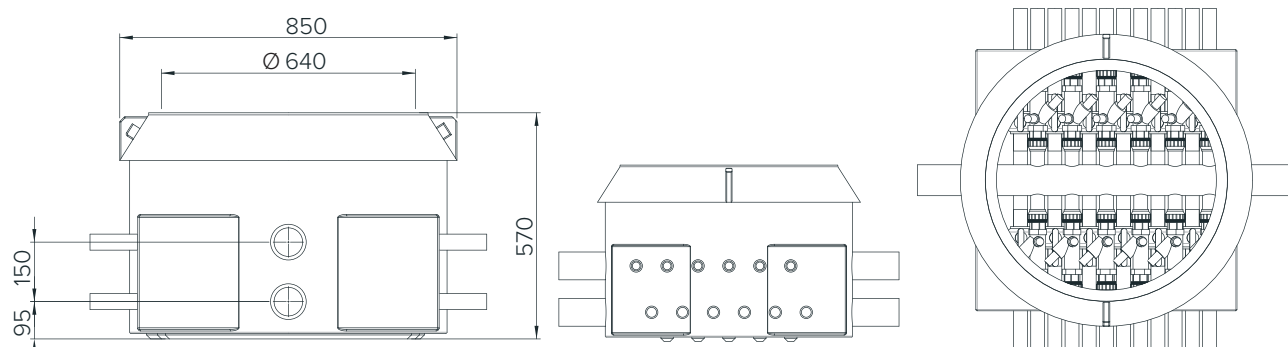

MANIFOLD CHAMBER - COMPACT

UP TO 12 CONNECTIONS. REQUIRES LESS DIGGING.

The Compact chamber is made of polyethylene and designed to have a more compact format that makes installation easier. Height is only 570mm. Up to 12 collectors can be connected to each chamber and if necessary, multiple chambers can be connected in series.

Composite lid 15kN with adjustable telescope as standard. Cast Iron lids for 40 tons are available as an option. In the standard version, the Compact chamber is equipped with our new balancing valve made of fiber-reinforced plastic, but can be equipped with most models of valves in our range. Each chamber undergoes several tests to ensure no leaks.

All components in the chamber are pressure tested with 5 bar for 10 minutes to ensure the system is tight. The pressure test includes main pipes, connections and valves.

Artno	Product
1080C-2	Manifold Chamber Compact 2 Collectors
1080C-3	Manifold Chamber Compact 3 Collectors
1080C-4	Manifold Chamber Compact 4 Collectors
1080C-5	Manifold Chamber Compact 5 Collectors
1080C-6	Manifold Chamber Compact 6 Collectors
1080C-7	Manifold Chamber Compact 7 Collectors
1080C-8	Manifold Chamber Compact 8 Collectors
1080C-9	Manifold Chamber Compact 9 Collectors
1080C-10	Manifold Chamber Compact 10 Collectors
1080C-11	Manifold Chamber Compact 11 Collectors
1080C-12	Manifold Chamber Compact 12 Collectors

MANIFOLD CHAMBER - COMPACT

TECHNICAL INFORMATION

Dimensions excl. extension ring:	850 x 850 x 570 mm
Material:	Polyethylene with UV protection
Color:	White
Headers:	Ø 40-110mm
Connections:	Ø ≤ 40mm

ACCESSORIES