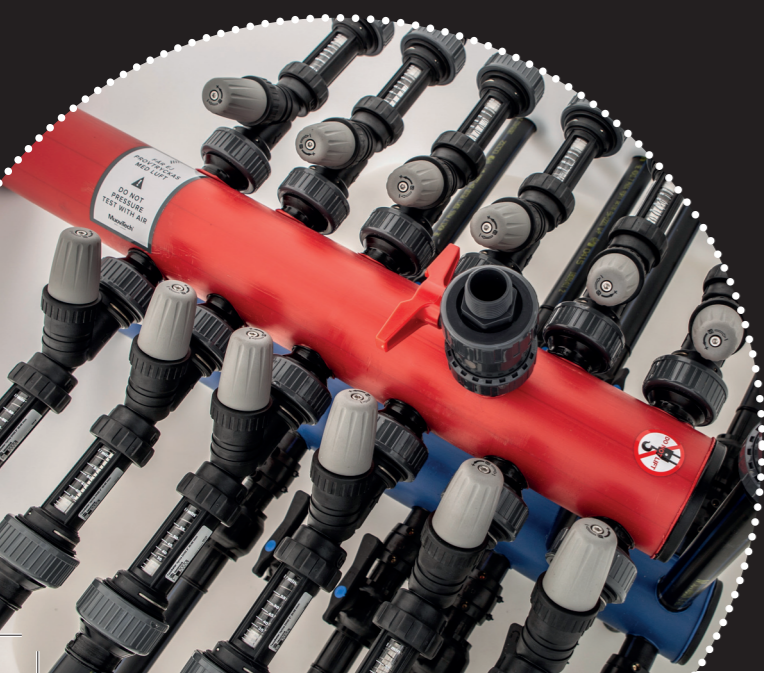

MuoviTech®
BEST IN EARTH.

BE BRIGHT!

BRIGHT CONNECTION
Powered by MuoviTech Manifold Chamber Dept.

NEW MANIFOLD CHAMBER CONCEPT

For easy installation with the right components for a cost-effective price and minimal maintenance.

Main pipes, connections, valves and flow meters are pressure tested at 5 bar for 10 min to ensure the system is safe.

BRIGHT CONNECTION

Powered by MuoviTech Manifold Chamber Dept.

MuoviTech®

MuoviTech AB, Tvinnargatan 11, 507 30 Bråmhult, Sweden
TEL +46 (0)33 22 85 85 EMAIL info@muovitech.com WEB www.muovitech.com

BRIGHT NEWS!

COMPACT CHAMBER IS INCLUDED IN THE NEW MANIFOLD CHAMBER CONCEPT **BRIGHT CONNECTION**.

BRIGHT CONNECTION

Powered by MuoviTech Manifold Chamber Dept.

MANIFOLD CHAMBERS

INCLUDED AS STANDARD

ACCESSORIES