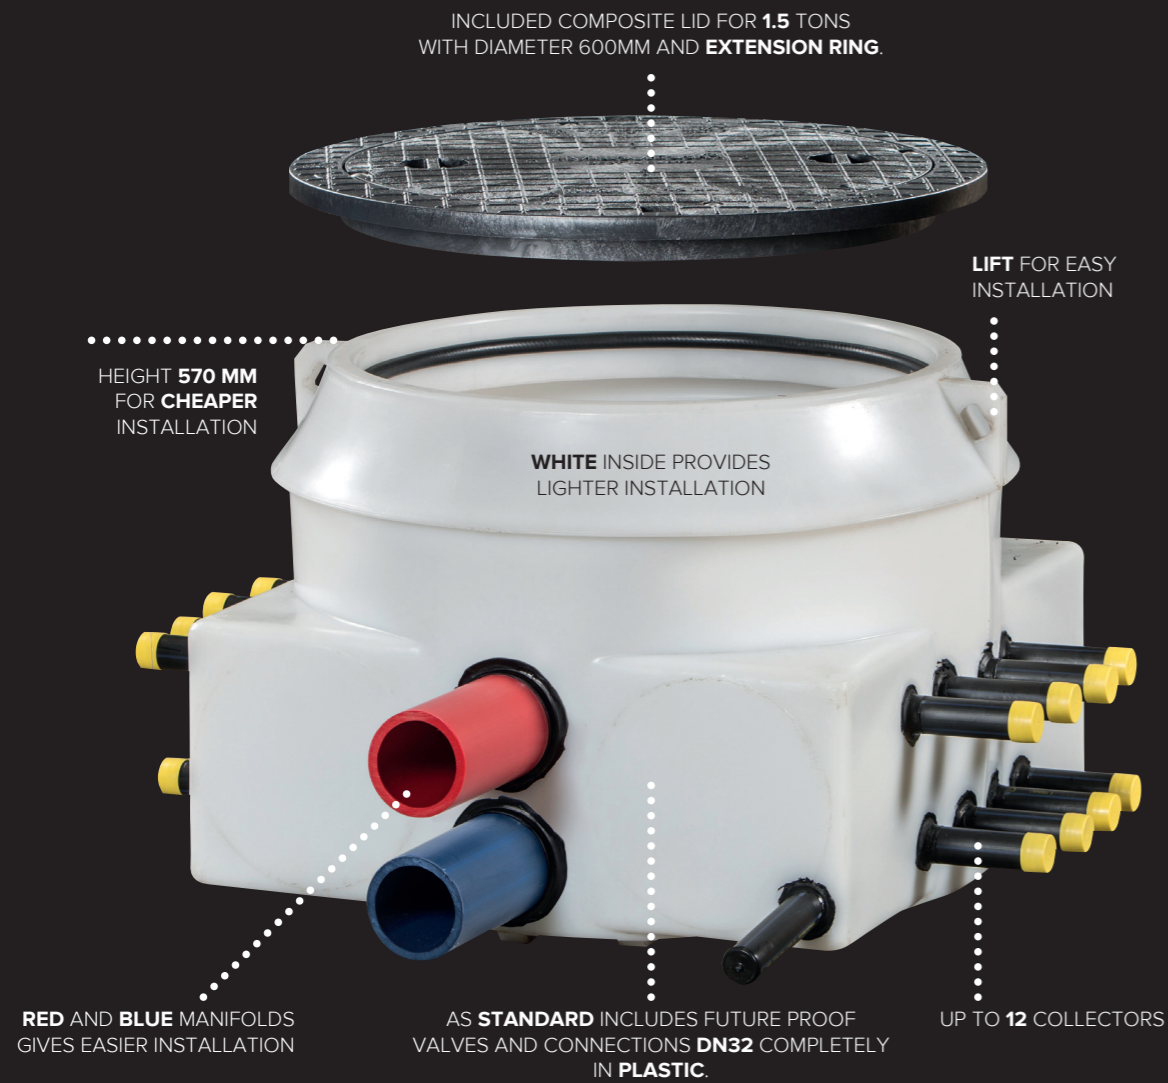

MuoviTech®
BEST IN EARTH.

BE BRIGHT!

BRIGHT CONNECTION
Powered by MuoviTech Manifold Chamber Dept.

NEW MANIFOLD CHAMBER CONCEPT

For easy installation with the right components for a cost-effective price and minimal maintenance.

Main pipes, connections, valves and flow meters are pressure tested at 5 bar for 10 min to ensure the system is safe.

BRIGHT CONNECTION

Powered by MuoviTech Manifold Chamber Dept.

MuoviTech®

MuoviTech AB, Tvinnargatan 11, 507 30 Bråmhult, Sweden
TEL +46 (0)33 22 85 85 EMAIL info@muovitech.com WEB www.muovitech.com

BRIGHT NEWS!

COMPACT CHAMBER IS INCLUDED IN THE NEW MANIFOLD CHAMBER CONCEPT **BRIGHT CONNECTION**.

BRIGHT CONNECTION

Powered by MuoviTech Manifold Chamber Dept.

MANIFOLD CHAMBERS

INCLUDED AS STANDARD

ACCESSORIES