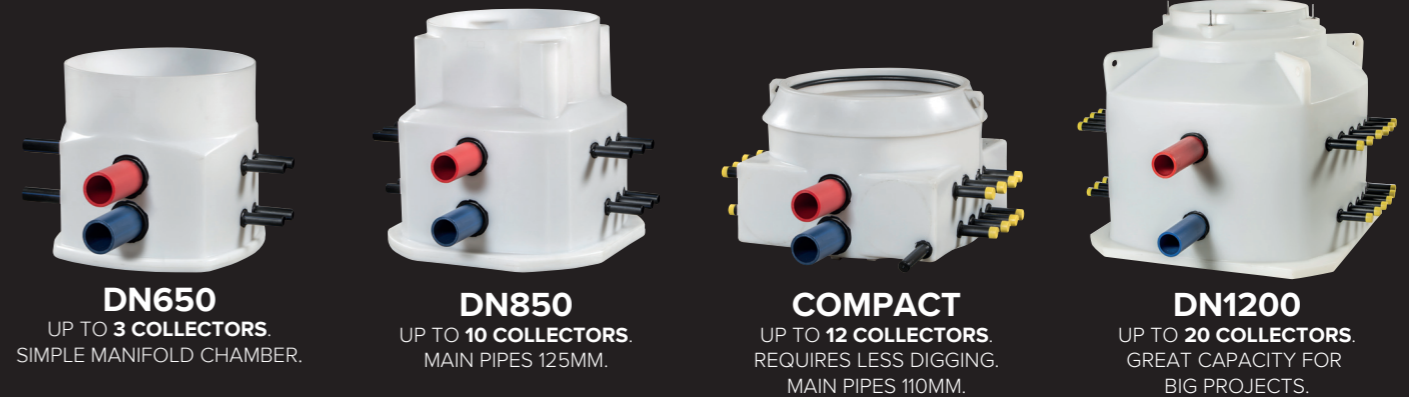

Main pipes, connections, valves and flow meters are pressure tested at 5 bar for 10 min to ensure the system is safe.

BRIGHT CONNECTION

Powered by MuoviTech Manifold Chamber Dept.

MuoviTech®

MuoviTech AB, Tvinnargatan 11, 507 30 Bråmhult, Sweden
TEL +46 (0)33 22 85 85 EMAIL info@muovitech.com WEB www.muovitech.com

BRIGHT NEWS!

COMPACT CHAMBER IS INCLUDED IN THE NEW MANIFOLD CHAMBER CONCEPT **BRIGHT CONNECTION**.

BRIGHT CONNECTION

Powered by MuoviTech Manifold Chamber Dept.

MANIFOLD CHAMBERS

INCLUDED AS STANDARD

ACCESSORIES